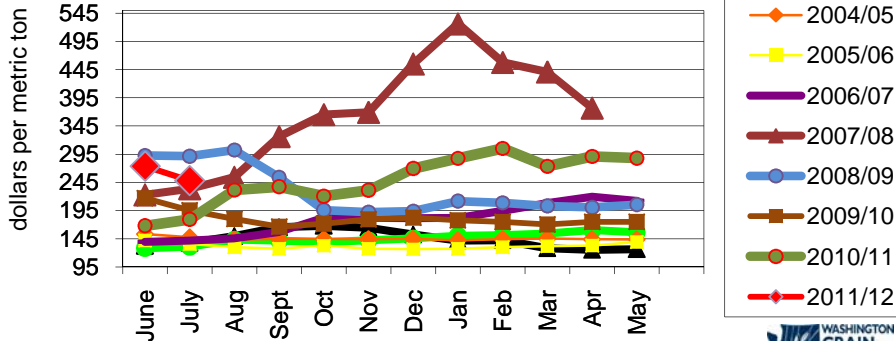

Soft White Wheat Monthly Average Portland Price Comparison

Source: USDA 7/11

U.S. & Washington Average Price Received by Farmers for All Wheat

Source: USDA

U.S. Average Price Received by Farmers for All Wheat, Nominal and Real

1982-84 = 100

Source: USDA, U.S. Dept of Labor CPI