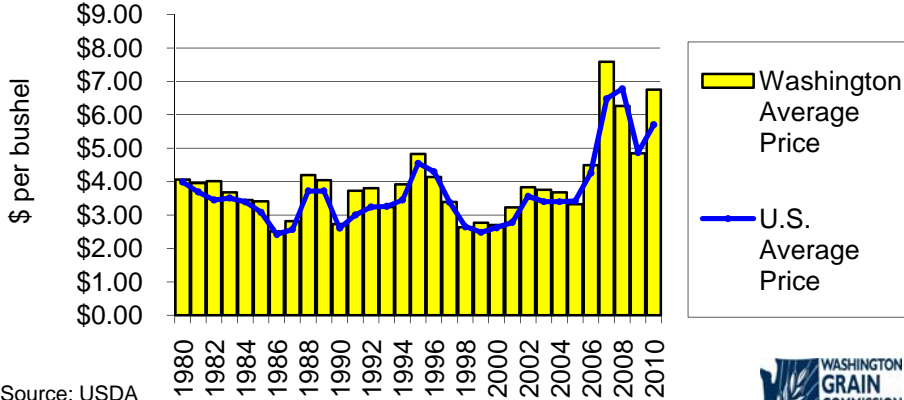

Soft White Wheat Monthly Average Portland Price Comparison

Source: USDA 7/11

U.S. & Washington Average Price Received by Farmers for All Wheat

Source: USDA

U.S. Average Price Received by Farmers for All Wheat, Nominal and Real

1982-84 = 100

Source: USDA, U.S. Dept of Labor CPI