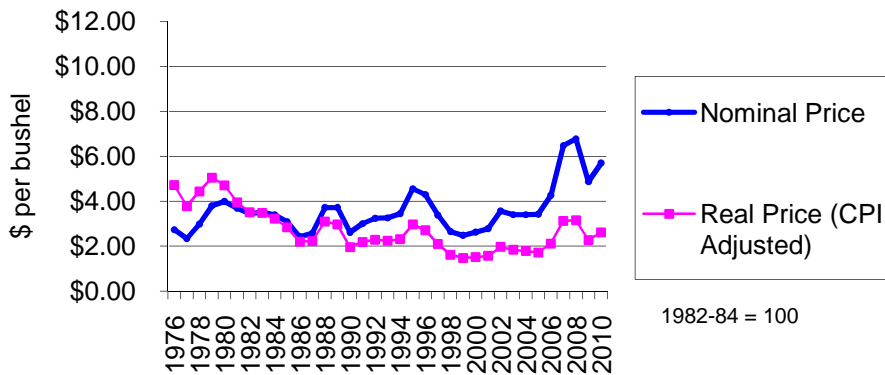

Soft White Wheat Monthly Average Portland Price Comparison

Source: USDA 7/11

U.S. & Washington Average Price Received by Farmers for All Wheat

Source: USDA

U.S. Average Price Received by Farmers for All Wheat, Nominal and Real

1982-84 = 100

Source: USDA, U.S. Dept of Labor CPI