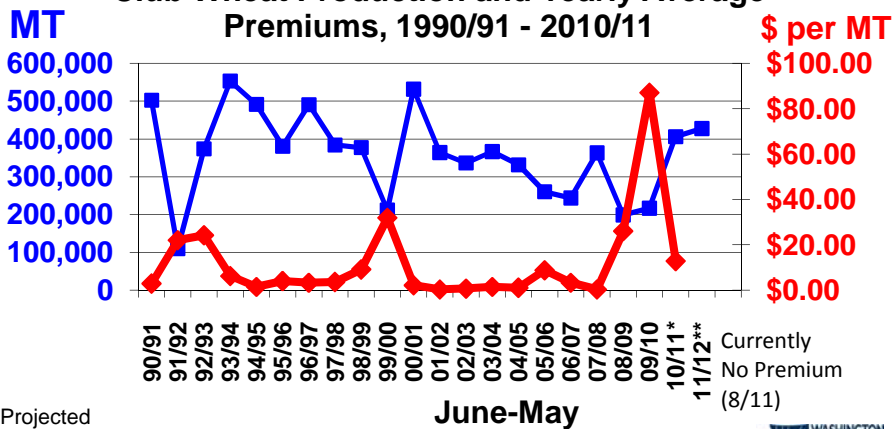

Western White Wheat Exports

Source: USDA, WGC 8/11

Western White Wheat Exports Six Major Markets

Source: USDA, WGC

Club Wheat Production and Yearly Average Premiums, 1990/91 - 2010/11

**Projected

Source: USDA 8/11