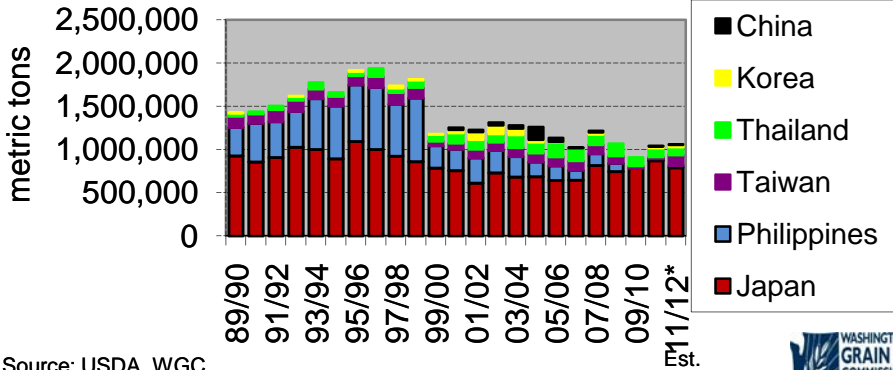

Western White Wheat Exports

Source: USDA, WGC 8/11

Western White Wheat Exports Six Major Markets

Source: USDA, WGC

Club Wheat Production and Yearly Average Premiums, 1990/91 - 2010/11

**Projected

Source: USDA 8/11