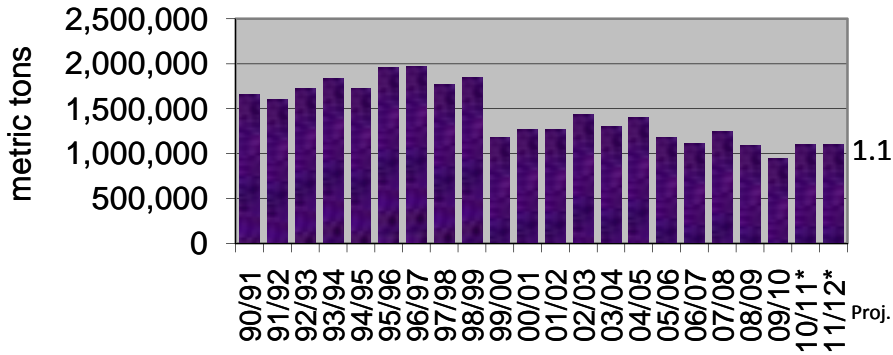

Western White Wheat Exports

Source: USDA, WGC 8/11

Western White Wheat Exports Six Major Markets

Source: USDA, WGC

Club Wheat Production and Yearly Average Premiums, 1990/91 - 2010/11

**Projected

Source: USDA 8/11