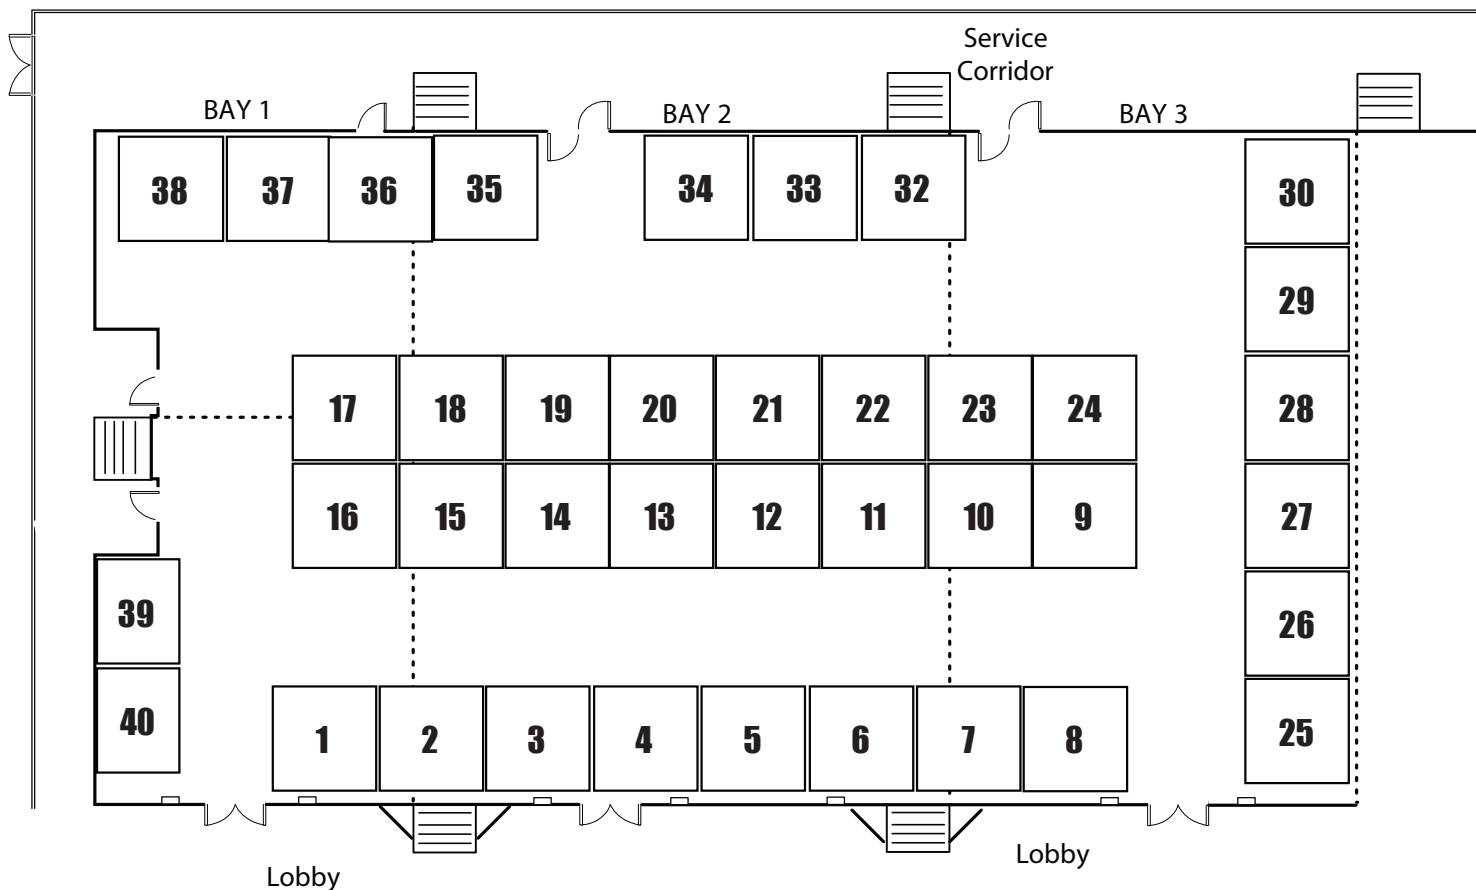

## Grain Growers Convention

IDAHO | OREGON | WASHINGTON

Exhibitor Set up time: Tuesday, December 1st, 11 a.m. to 2 p.m.  
 Exhibitor Strike time: Thursday, December 3rd, 5 p.m.  
 All booths will be 8x10 - locations will be assigned on a first-come first-served basis.