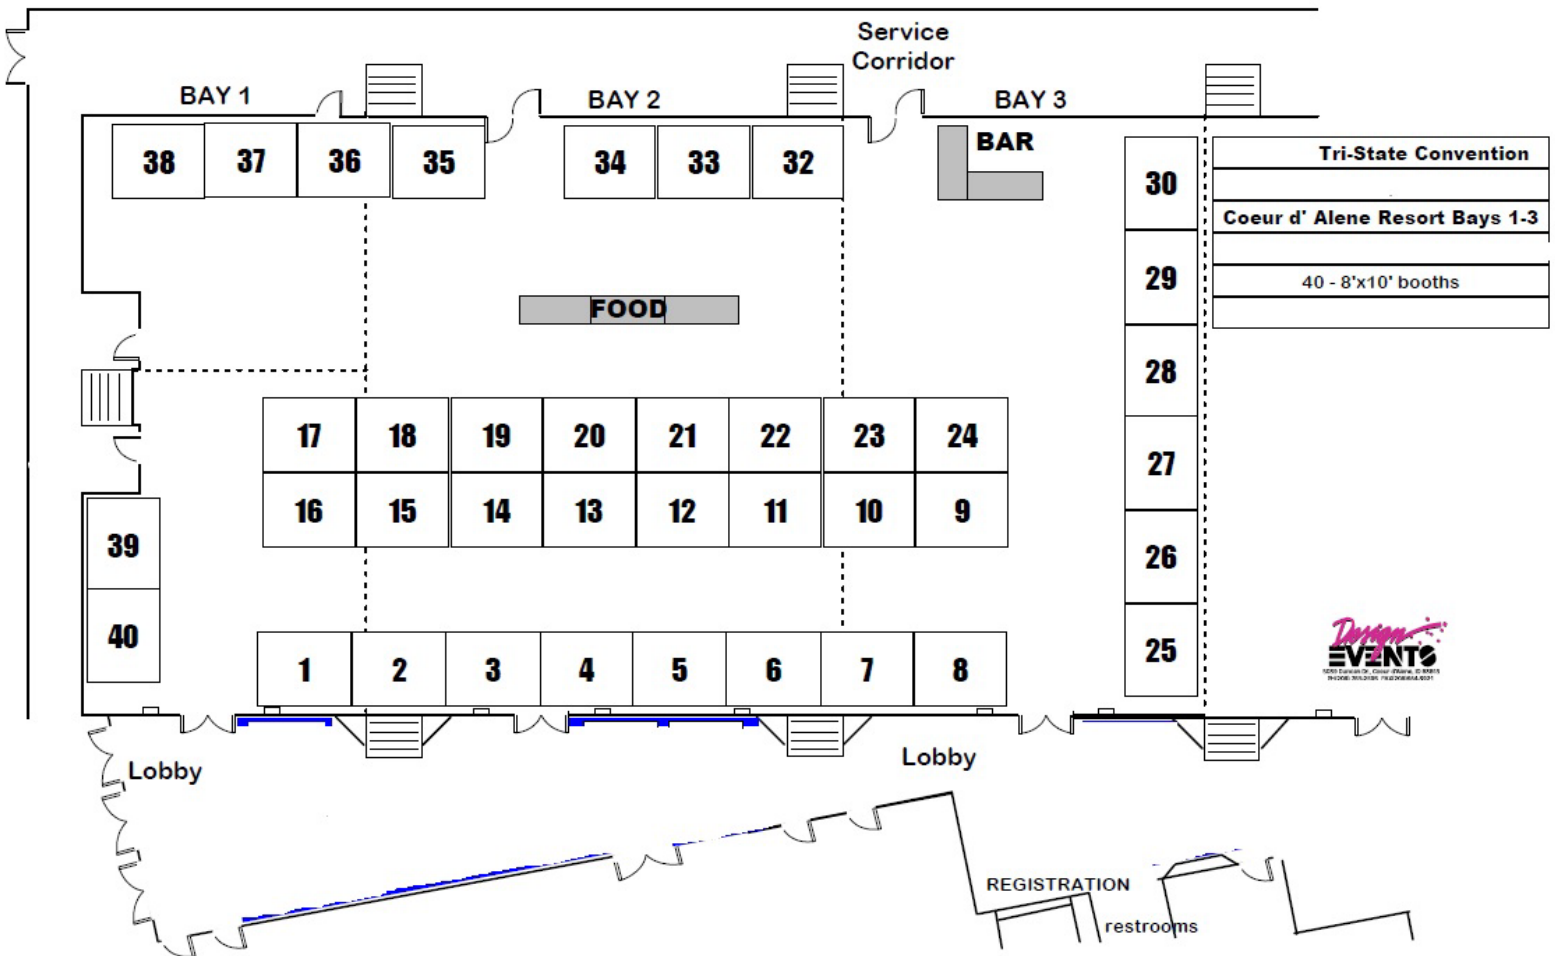

EXHIBITOR BOOTH LAYOUT AT THE COEUR D'ALENE RESORT

Please indicate top 3 preferred spots on registration form.
 We will do our best to accomodate you,
 but booths will be assigned on a first-come, first-serve basis.

Exhibitor Set up time: Tuesday, 11 a.m. to 2 p.m. (exhibits open at 2:30 p.m.)

Exhibitor Strike time: Thursday, 5 p.m.

YOUR SPONSORSHIP BENEFITS THE
 IDAHO GRAIN PROUCERS ASSOCIATION, OREGON WHEAT GROWERS LEAGUE AND WASHINGTON ASSOCIATION OF WHEAT GROWERS